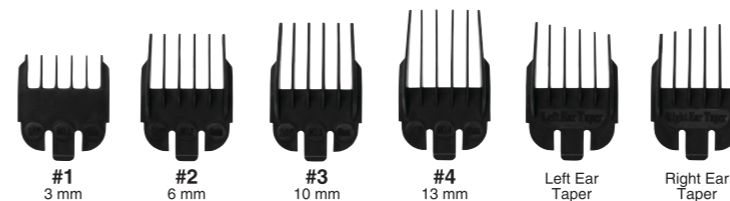

WAHL CLIPPER CORPORATION
World Headquarters
P.O. Box 578, Sterling, IL 61081

Wahl (UK) Limited
Sterling House, Clipper Close
Ramsgate, Kent CT12 5GG

Wahl Hungaria Kft
H-9200 Mosonmagyaróvár
Barátság u.6.
Hungary

Wahl International Consumer Group B.V.
Engelenburgstraat 36
7391 AM Twello,
The Netherlands

Wahl Spain
Fernando Giner de los Rios 12
46910 Sedavi
Valencia, Spain

Wahl France SAS
1c rue Foch
67450 Mundolsheim
France

WAHL Italia s.r.l.
Via Gobetti 52 - 1° piano
I-40129 Bologna (BO)
Italia

Представительство в РФ и РБ:
ООО УОЛЛ Рус
Ракетный бульвар, д. 16
129164 Москва / Russia (Россия)

Wahl India Grooming Products Pvt Ltd.
B-1002, 10TH Floor, B-Wing, Lotus Corporate Park,
Off Jay Coach Flyover,
Western Express Highway,
Goregaon-East, Mumbai 400-063

Wahl Japan
K Building 8F
1-32-11 Yoyogi,
Shibuya-Ku, Tokyo 151-0053, Japan

Wahl Australia PTY LTD
PO Box 456
Acacia Ridge QLD 4110,
Australia

Wahl NZ Limited
PO Box 38 323
Wellington Mail Centre
Lower Hutt 5045, New Zealand

Wahl Clipper Brasil
Rodovia Geraldo Scavone,
2300 UC 45, Pedregulho,
Jacareí - SP, CEP: 12305-490

Wahl Argentina
Av. Alvarez Jonte 5655
Buenos Aires (C1407GPK), Argentina

WAHL MEA FZCO
Dubai Airport Free Zone
P.O Box 371395, Dubai UAE

9307A BATTERY
PRODUCT GUIDE

part no: 92571
1003046

© 2019
Wahl® is a registered trademark
of Wahl Clipper Corporation
Revision 12/19 V1

www.wahl-consumer.com