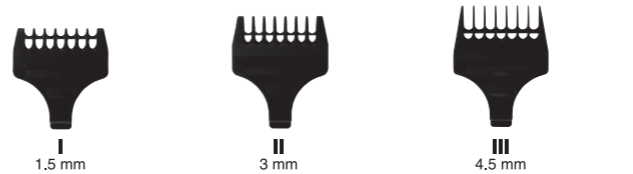

WAHL CLIPPER CORPORATION
World Headquarters
P.O. Box 578, Sterling, IL 61081

Wahl (UK) Limited
Sterling House, Clipper Close
Ramsgate, Kent CT12 5GG

Wahl Hungaria Kft
H-9200 Mosonmagyaróvár
Barátság u.6.
Hungary

Wahl International Consumer Group B.V.
Engelenburgstraat 36
7391 AM Twello,
The Netherlands

Wahl Spain
Fernando Giner de los Rios 12
46910 Sedavi
Valencia, Spain

Wahl France SAS
1c rue Foch
67450 Mundolsheim
France

WAHL Italia s.r.l.
Via Gobetti 52 - 1° piano
I-40129 Bologna (BO)
Italia

Представительство в РФ и РБ:
ООО УОЛЛ Рус
Ракетный бульвар, д. 16
129164 Москва / Russia (Россия)

Wahl India Grooming Products Pvt Ltd.
B-1002, 10TH Floor, B-Wing, Lotus Corporate Park,
Off Jay Coach Flyover,
Western Express Highway,
Goregaon-East, Mumbai 400-063

Wahl Japan
K Building 8F
1-32-11 Yoyogi,
Shibuya-Ku, Tokyo 151-0053, Japan

Wahl Australia PTY LTD
PO Box 456
Acacia Ridge QLD 4110,
Australia

Wahl NZ Limited
PO Box 38 323
Wellington Mail Centre
Lower Hutt 5045, New Zealand

Wahl Clipper Brasil
Rodovia Geraldo Scavone,
2300 UC 45, Pedregulho,
Jacareí - SP, CEP: 12305-490

Wahl Argentina
Av. Alvarez Jonte 5655
Buenos Aires (C1407GPK), Argentina

WAHL MEA FZCO
Dubai Airport Free Zone
P.O Box 371395, Dubai UAE

9307A BATTERY
PRODUCT GUIDE

part no: 92571
1003046

© 2019
Wahl® is a registered trademark
of Wahl Clipper Corporation
Revision 12/19 V1

www.wahl-consumer.com