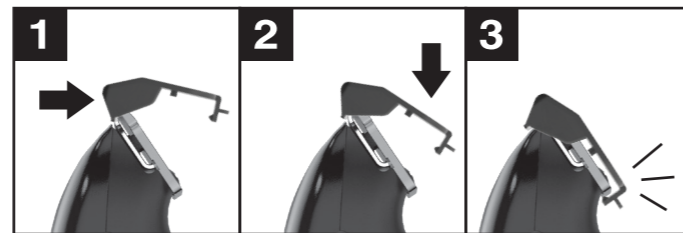

WAHL CLIPPER CORPORATION
World Headquarters
P.O. Box 578, Sterling, IL 61081

Wahl (UK) Limited
Sterling House, Clipper Close
Ramsgate, Kent CT12 5GG

Wahl Hungaria Kft
H-9200 Mosonmagyaróvár
Barátság u.6.
Hungary

Wahl International Consumer Group B.V.
Engelenburgstraat 36
7391 AM Twello,
The Netherlands

Wahl Spain
Fernando Giner de los Rios 12
46910 Sedavi
Valencia, Spain

Wahl France SAS
1c rue Foch
67450 Mundolsheim
France

WAHL Italia s.r.l.
Via Gobetti 52 - 1° piano
I-40129 Bologna (BO)
Italia

Представительство в РФ и РБ:
ООО УОЛЛ Рус
Ракетный бульвар, д. 16
129164 Москва / Russia (Россия)

Wahl India Grooming Products Pvt Ltd.
B-1002, 10TH Floor, B-Wing, Lotus Corporate Park,
Off Jay Coach Flyover,
Western Express Highway,
Goregaon-East, Mumbai 400-063

Wahl Japan
K Building 8F
1-32-11 Yoyogi,
Shibuya-Ku, Tokyo 151-0053, Japan

Wahl Australia PTY LTD
PO Box 456
Acacia Ridge QLD 4110,
Australia

Wahl NZ Limited
PO Box 38 323
Wellington Mail Centre
Lower Hutt 5045, New Zealand

Wahl Clipper Brasil
Rodovia Geraldo Scavone,
2300 UC 45, Pedregulho,
Jacareí - SP, CEP: 12305-490

Wahl Argentina
Av. Alvarez Jonte 5655
Buenos Aires (C1407GPK), Argentina

WAHL MEA FZCO
Dubai Airport Free Zone
P.O Box 371395, Dubai UAE

9307A BATTERY
PRODUCT GUIDE

part no: 92571
1003046

© 2019
Wahl® is a registered trademark
of Wahl Clipper Corporation
Revision 12/19 V1

www.wahl-consumer.com