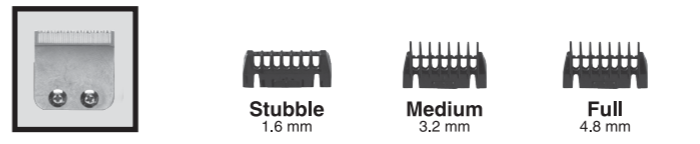

9307A BATTERY
PRODUCT GUIDE

part no: 92571
1003046

© 2019
Wahl® is a registered trademark
of Wahl Clipper Corporation
Revision 12/19 V1

www.wahl-consumer.com